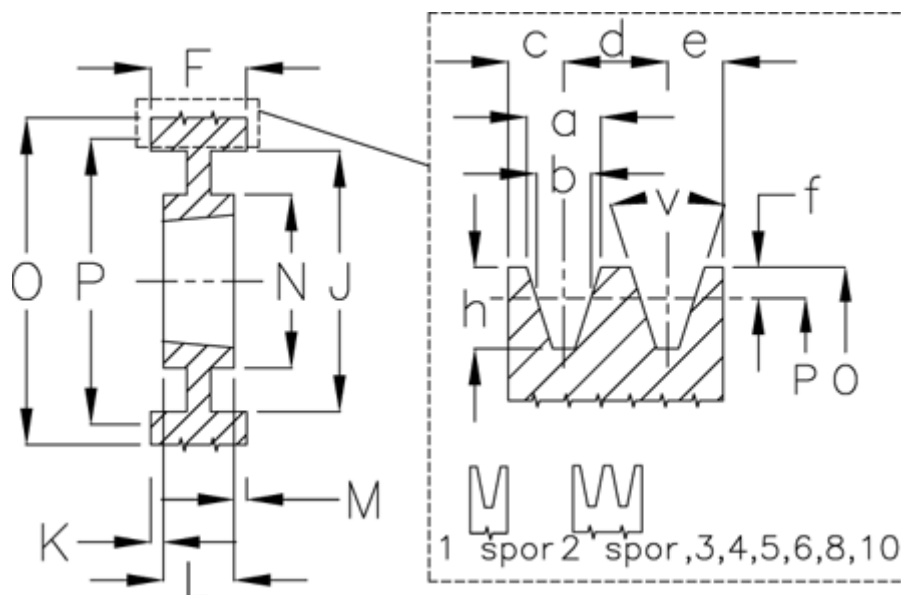

Article number: 604110030004

Description: V-belt pulley SPA 300/4 TL3020

Measures

a	= 12.7	F	= 65	Number of grooves	= 4
b	= 11.0	For bush	= 3020	O	= 305.5
Bush \varnothing max	= 75	h	= 13.8	P	= 300
c	= 10.0	J	= 265	Type	= SPA
d	= 15.0	K	= 7	v (degrees)	= 38
e	= 10.0	L	= 51		
E	= 25	m	= 7		
f	= 2.8	N	= 159		